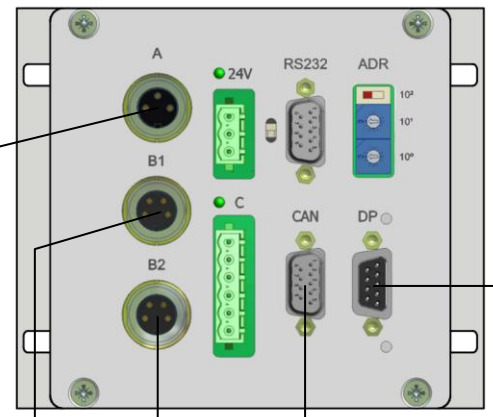

40 Balancing electronics  
3.BMT340SM4.E/A.DPV1  
1038266A

SPS

Machine control

Profibus

Data cable  
9-way, 10m  
3.DKC.B09.10  
1016402A

20 CAN-USB-Adapter  
Inkl. Server Software BALCON 350  
3.CAN.USB.350  
1016332A

10 **ALTERNATE:**  
19" operating module  
3.BM340P01.24  
1057425A

50 Cable  
4-way, 10m  
3.410BS.1  
1015082A

60 Vibration sensor  
4-way, 3m  
3.PU.M5.4.3.V2.1  
1013626A

optional,  
for rpm <1000 1/min

70 Vibration sensor  
4-way, 3m  
3.PU.TS02.03  
1012192A

110 Balancing ring  
Type 3.WRS.XXX

80 Cable  
3-way, 10m  
3.310BS.1  
1014974A

Speed sensor  
3-way, 5m  
3.DS.03.3  
1016494A

90