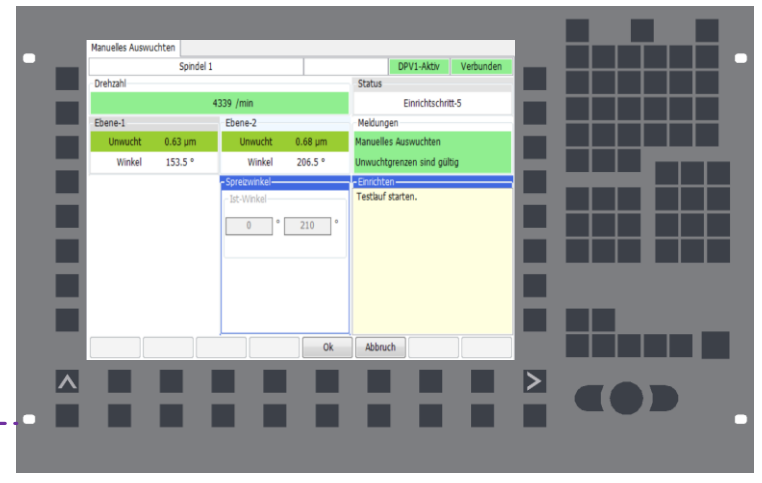

40 Balancing electronics  
3.BMT340SM4.E/A.DPV1  
1038266A

SPS

Machine control

Profibus

Data cable  
9-way, 10m  
3.DKC.B09.10  
1016402A

20 CAN-USB-Adapter  
Inkl. Server Software BALCON 350  
3.CAN.USB.350  
1016332A

10 **ALTERNATE:**  
19" operating module  
3.BM340P01.24  
1057425A

50 Cable  
4-way, 10m  
3.410BS.1  
1015082A

60 Vibration sensor  
4-way, 3m  
3.PU.M5.4.3.V2.1  
1013626A

optional,  
for rpm <1000 1/min